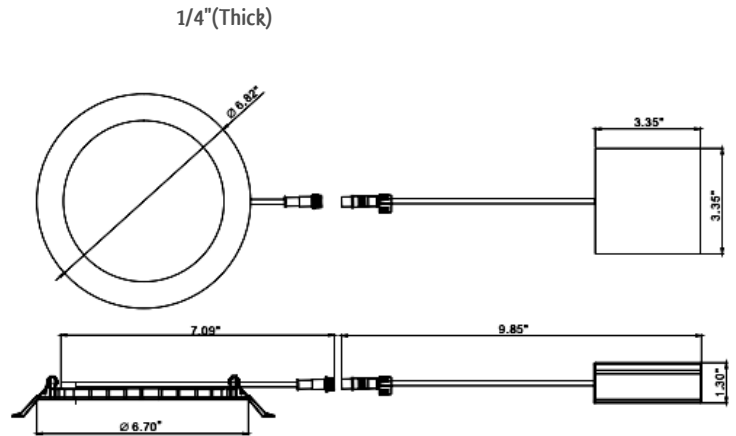

## DIMENSIONS:

Junction box 1" thick included with fixture